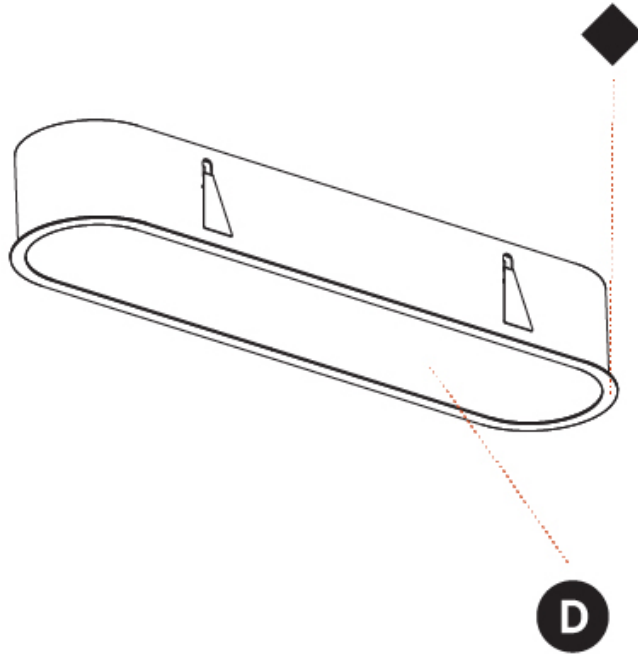

| |
|-----------|
| PROJECT |
| TYPE |
| SPECIFIER |
| QUANTITY |
| DATE |

935mm x 205mm
 36 13/16" x 8 1/16"

10 - 25mm
 3/8" - 1"

160mm
 6 5/16"

SMOOTHLINE RECESSED

A37756-

| | |
|-----------|-------|
| PROJECT | _____ |
| TYPE | _____ |
| SPECIFIER | _____ |
| QUANTITY | _____ |
| DATE | _____ |