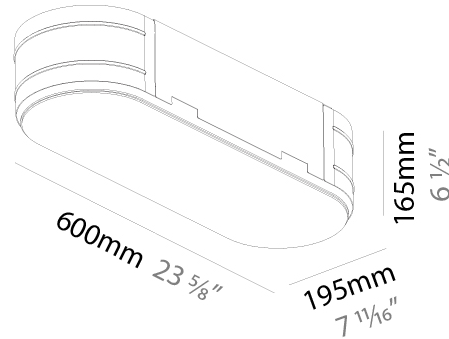

GENERAL

Series: Smoothy
 Subseries: Smoothline
 Brand: Prolicht
 Division: Architectural
 Mounting Type: Surface
 Mounting Location: Ceiling
 Subcategory: Ambient

PHYSICAL

Shape: Oval
 Length (mm): 630
 Length (in): 24 ¹³/₁₆
 Width (mm): 200
 Width (in): 7 ⁷/₈
 Height (mm): 120
 Height (in): 4 ³/₄
 Light Distribution: Direct
 Weight (kg): 3.403
 Weight (lbs): 7.49
 Diffuser: PMMA - Opal or Micro-Prism
 Fixture Finish: SSR / BKV / CWI / CRY / HAB / UFT / ITA / RUA / FTG / MYG / LOD / PUS / FRO / FUP / KIA / POP / BLS / SPG / MEY / GOH / GUM / CHC / COM / ABZ / JAG / OBR / MOS / ROR
 Fixture Material: Extruded Aluminum / Steel

PHYSICAL

| |
|---|
| Shape: Oval |
| Length (mm): 930 |
| Length (in): 36 5/8 |
| Width (mm): 200 |
| Width (in): 7 7/8 |
| Height (mm): 120 |
| Height (in): 4 3/4 |
| Light Distribution: Direct |
| Weight (kg): 5.108 |
| Weight (lbs): 11.24 |
| Diffuser: PMMA - Opal or Micro-Prism |
| Fixture Finish: SSR / BKV / CWI / CRY / HAB / UFT / ITA / RUA / FTG / MYG / LOD / PUS / FRO / FUP / KIA / POP / BLS / SPG / MEY / GOH / GUM / CHC / COM / ABZ / JAG / OBR / MOS / ROR |
| Fixture Material: Extruded Aluminum / Steel |

PHYSICAL

| |
|---|
| Shape: Oval |
| Length (mm): 1230 |
| Length (in): 48 7/16 |
| Width (mm): 200 |
| Width (in): 7 7/8 |
| Height (mm): 120 |
| Height (in): 4 3/4 |
| Light Distribution: Direct |
| Diffuser: PMMA - Opal or Micro-Prism |
| Fixture Finish: SSR / BKV / CWI / CRY / HAB / UFT / ITA / RUA / FTG / MYG / LOD / PUS / FRO / FUP / KIA / POP / BLS / SPG / MEY / GOH / GUM / CHC / COM / ABZ / JAG / OBR / MOS / ROR |
| Fixture Material: Extruded Aluminum / Steel |

OPTICAL

RATINGS AND CERTIFICATIONS

Certified By: Certified for North American Standards
 IP rating: IP20

| |
|-----------|
| PROJECT |
| TYPE |
| SPECIFIER |
| QUANTITY |
| DATE |

635mm x 230mm
25" x 9 1/16"