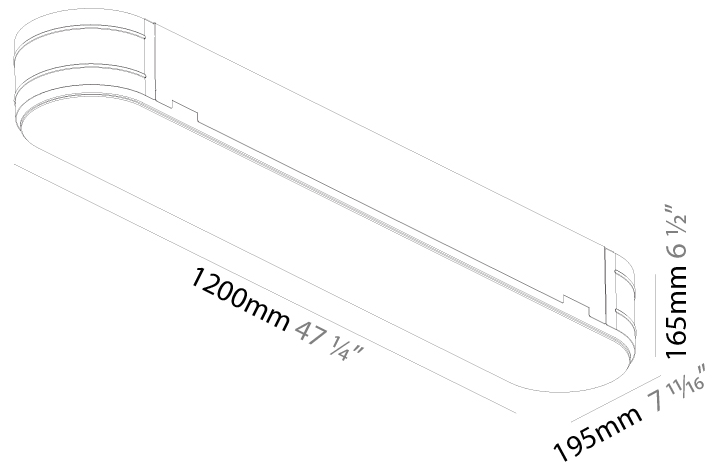

PHYSICAL

| |
|---|
| Shape: Oval |
| Length (mm): 1230 |
| Length (in): 48 7/16 |
| Width (mm): 200 |
| Width (in): 7 7/8 |
| Height (mm): 120 |
| Height (in): 4 3/4 |
| Light Distribution: Direct |
| Diffuser: PMMA - Opal or Micro-Prism |
| Fixture Finish: SSR / BKV / CWI / CRY / HAB / UFT / ITA / RUA / FTG / MYG / LOD / PUS / FRO / FUP / KIA / POP / BLS / SPG / MEY / GOH / GUM / CHC / COM / ABZ / JAG / OBR / MOS / ROR |
| Fixture Material: Extruded Aluminum / Steel |

Certified By: Certified for North American Standards
IP rating: IP20

| |
|-----------|
| PROJECT |
| TYPE |
| SPECIFIER |
| QUANTITY |
| DATE |

1235mm x 230mm
48 5/8" x 9 1/16"

10 | 12 1/2 | 15 | 25 | 30mm
3/8" | 1/2" | 9/16" | 1" | 3/16"