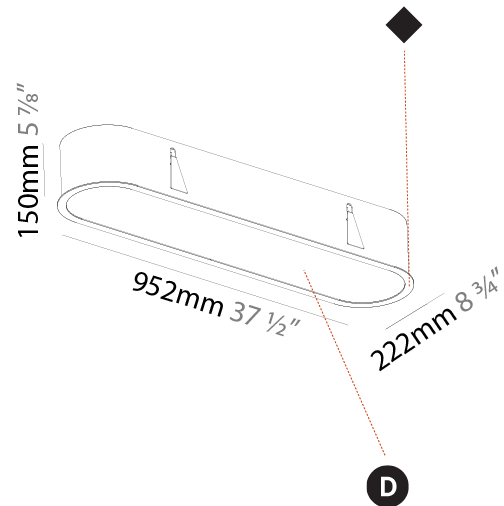

| |
|-----------|
| PROJECT |
| TYPE |
| SPECIFIER |
| QUANTITY |
| DATE |

935mm x 205mm
 36 13/16" x 8 1/16"

10 - 25mm
 3/8" - 1"

160mm
 6 5/16"

SMOOTHLINE RECESSED

A37756-

| | |
|-----------|-------|
| PROJECT | _____ |
| TYPE | _____ |
| SPECIFIER | _____ |
| QUANTITY | _____ |
| DATE | _____ |