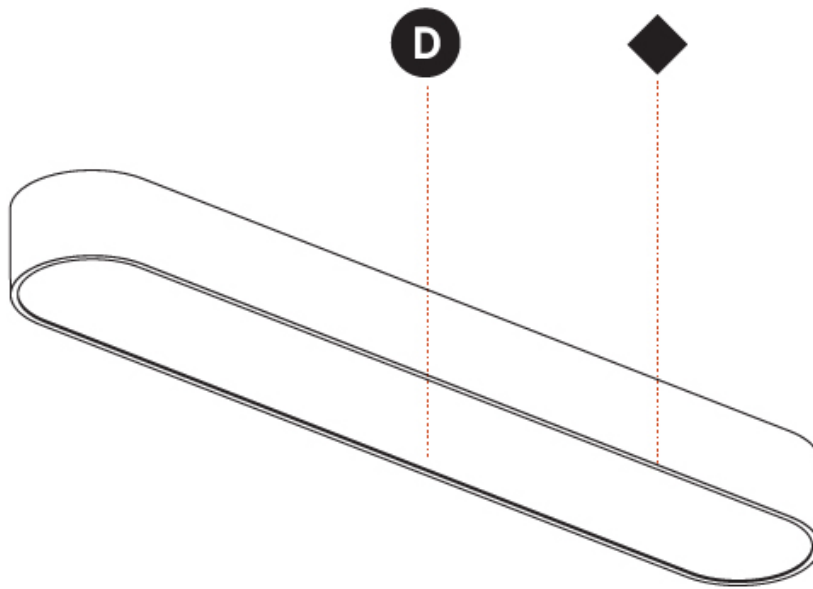

A32970-

PROJECT	_____
TYPE	_____
SPECIFIER	_____
QUANTITY	_____
DATE	_____