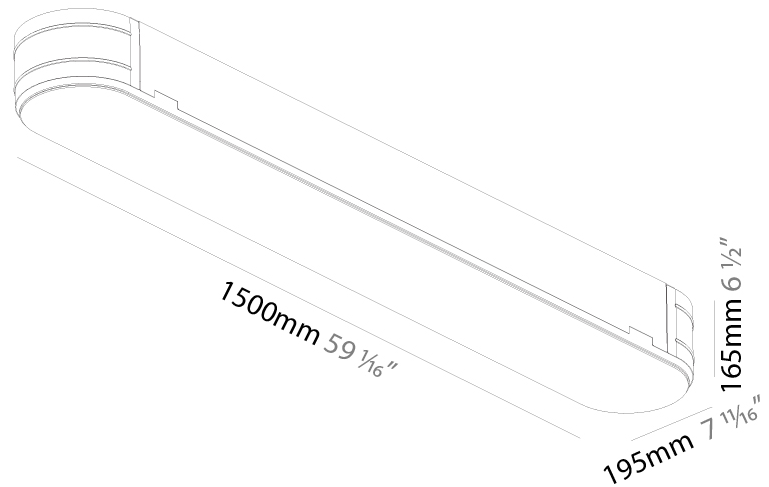

GENERAL

Series: Smoothy
Subseries: Smoothline
Brand: Prolicht
Division: Architectural
Mounting Type: Trimless
Mounting Location: Ceiling
Subcategory: Ambient

PHYSICAL

Shape: Oval
Length (mm): 1500
Length (in): 59 1/16
Width (mm): 195
Width (in): 7 11/16
Depth (mm): 165
Depth (in): 6 1/2
Ceiling Thickness (mm): 10 / 12.5 / 15 / 25 / 30
Ceiling Thickness (in): 3/8 or 1/2 or 9/16 or 1 or 1 3/16
Min. Recessing Depth (mm): 180
Min. Recessing Depth (in): 7 1/16
Light Distribution: Direct
Weight (kg): 9.4
Weight (lbs): 20.68
Diffuser: PMMA - Opal
Fixture Material: Extruded Aluminum / Steel
Cut-out Measurements: 1535mm / 60 7/16" x 230mm / 9 1/16"
Upon Request: Unique Sizes Unique Ceiling Thickness Unique Mounting Depth Spot Inserts

ELECTRICAL

Lamp Type: LED (Zhaga Standard)
Input Wattage (W): 52.5
Total Output Wattage (W): 45
Dimming: Tri-Mode (Non-Dimming and Phase Dimming (120Vac only) and 0-10V Dimming)
Driver Included: Yes
Driver Location: Integrated
Driver Type: Constant Current - Universal
Driver Class: Class 2
Input Voltage (V): 120 - 277
Constant Current (MA): 500

LED

Color Temperature (°K): 3000 / 3500 / 4000
Max. Delivered Lumen (lm): 3890 / 4194 / 4280
CRI: >80 CRI
Lamp Life (hrs): 50000
Upon Request: RGB-W Tunable White Special Color Temperature CRI90

OPTICAL

RATINGS AND CERTIFICATIONS

Certified By: Certified for North American Standards
IP rating: IP20

PROJECT
TYPE
SPECIFIER
QUANTITY
DATE

1535mm x 230mm
60 7/16" x 9 1/16"

10 | 12 1/2 | 15 | 25 | 30mm
3/8" | 1/2" | 9/16" | 1" | 1 3/16"